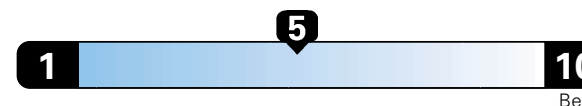

4.0 gallons per 100 miles

You spend

\$750

**in fuel costs
over 5 years**
compared to the
average new vehicle.

Annual fuel cost

\$1,550

Fuel Economy & Greenhouse Gas Rating (tailpipe only)

Smog Rating (tailpipe only)