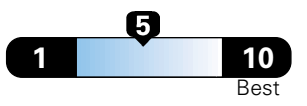

Fuel Economy and Environment

Gasoline Vehicle

Fuel Economy These estimates reflect new EPA methods beginning with 2017 models.
25 MPG
 combined city/hwy
22 city
30 highway

Small SUV 4WD range from 18 to 37 MPG .
 The best vehicle rates 136 MPGe.

4.0 gallons per 100 miles

You spend
\$750
in fuel costs
over 5 years
 compared to the average new vehicle.

Annual fuel cost
\$1,550

Fuel Economy & Greenhouse Gas Rating (tailpipe only)

Smog Rating (tailpipe only)