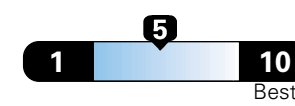

Smog Rating (tailpipe only)

This vehicle emits 358 grams CO2 per mile. The best emits 0 grams per mile (tailpipe only). Producing and distributing fuel also creates emissions; learn more at fuel economy.gov.

Actual results will vary for many reasons, including driving conditions and how you drive and maintain your vehicle. The average new vehicle gets 27 MPG and cost $7,000 to fuel over 5 years. Cost estimates are based on 15,000 miles per year at $2.55 per gallon. MPGe is miles per gasoline gallon equivalent. Vehicle emissions are a significant cause of climate change and smog.

fuel economy.gov

Calculate personalized estimates and compare vehicles

Smartphone
QR Code™