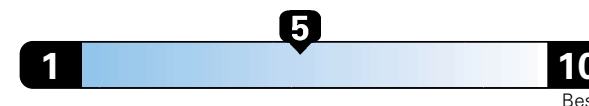

2019 MODEL YEAR

Jeep COMPASS LIMITED 4X4

For more information visit: www.jeep.com
or call 1-877-IAM-JEEP

FCA US LLC

THIS VEHICLE IS MANUFACTURED TO MEET SPECIFIC UNITED STATES REQUIREMENTS. THIS VEHICLE IS NOT MANUFACTURED FOR SALE OR REGISTRATION OUTSIDE OF THE UNITED STATES.

MANUFACTURER'S SUGGESTED RETAIL PRICE OF THIS MODEL INCLUDING DEALER PREPARATION

Base Price: **$29,945**

JEOP COMPASS LIMITED 4X4

Exterior Color: Diamond Black Crystal Pearl-Coat Exterior Paint

Interior Color: Black Interior Color

Interior: Leather Trim Bucket Seats w/Perf Leather Inserts

Engine: 2.4L I4 Zero Evap M-Air Engine w/ESS

Transmission: 9-Speed 948TE FWD/AWD Automatic Transmission

STANDARD EQUIPMENT (UNLESS REPLACED BY OPTIONAL EQUIPMENT)

FUNCTIONAL/SAFETY FEATURES

Advanced Multistage Front Airbags

Driver Inflatable Knee-Bolster Airbag

Supplemental Side-Curtain Front and Rear Airbags

Supplemental Front Seat-Mounted Side Airbags

Remote Proximity Keyless Entry

Push-Button Start

Speed Sensitive Power Locks

ParkView® Rear Back-Up Camera

Windshield Wiper De-Icer

Deep Tint Sunscreen Glass

Security Alarm

Selec-Terrain® System

Electronic Stability Control

Electric Park Brake

Electronic Roll Mitigation

Remote-Start System (N/A w/Manual Transmission)

INTERIOR FEATURES

Uconnect® 4 with 8.4-Inch Display

SiriusXM® with 1-Year Radio Sub Call 800-643-2112

Apple CarPlay®

Google Android Auto™

Bluetooth® Streaming Audio

Leather-Wrapped Steering Wheel

Steering Wheel Mounted Audio Controls

Heated Steering Wheel

Heated Front Seats

8-Way Power Driver and 6-Way Manual Passenger Seat

4-Way Power Adjustable Lumbar Driver Seat

Power Front Windows w/ 1-Touch Up and Down Feature

Rear 60 / 40 Folding Seat