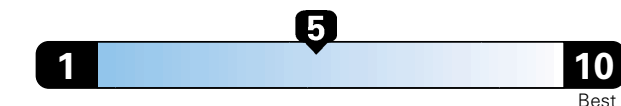

2019 MODEL YEAR

Jeep COMPASS LIMITED 4X4

For more information visit: www.jeep.com
or call 1-877-IAM-JEEP

FCA US LLC

THIS VEHICLE IS MANUFACTURED TO MEET SPECIFIC UNITED STATES REQUIREMENTS. THIS VEHICLE IS NOT MANUFACTURED FOR SALE OR REGISTRATION OUTSIDE OF THE UNITED STATES.

MANUFACTURER'S SUGGESTED RETAIL PRICE OF THIS MODEL INCLUDING DEALER PREPARATION

Base Price: **$29,945**

JEEP COMPASS LIMITED 4X4

Exterior Color: Granite Crystal Met Clear-Coat Exterior Color

Interior Color: Black Interior Color

Interior: Leather Trim Bucket Seats w/Perf Leather Inserts

Engine: 2.4L I4 Zero Evap M-Air Engine w/ESS

Transmission: 9-Speed 948TE FWD/AWD Automatic Transmission

STANDARD EQUIPMENT (UNLESS REPLACED BY OPTIONAL EQUIPMENT)

FUNCTIONAL/SAFETY FEATURES

- Advanced Multistage Front Airbags
- Driver Inflatable Knee-Bolster Airbag
- Supplemental Side-Curtain Front and Rear Airbags
- Supplemental Front Seat-Mounted Side Airbags
- Remote Proximity Keyless Entry
- Push-Button Start
- Speed Sensitive Power Locks
- ParkView® Rear Back-Up Camera
- Windshield Wiper De-Icer
- Deep Tint Sunscreen Glass
- Security Alarm
- Selec-Terrain® System
- Electronic Stability Control
- Electric Park Brake
- Electronic Roll Mitigation
- Remote-Start System (N/A w/Manual Transmission)

INTERIOR FEATURES