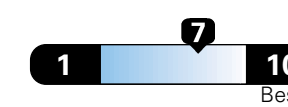

4.0 gallons per 100 miles

You spend

\$500

in fuel costs
over 5 years
compared to the
average new vehicle.

Annual fuel cost

\$1,450

Fuel Economy & Greenhouse Gas Rating (tailpipe only)

Smog Rating (tailpipe only)