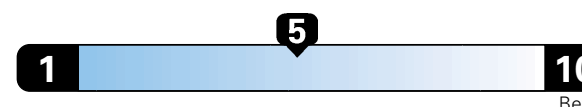

4.0 gallons per 100 miles

You spend

\$500

in fuel costs
over 5 years
compared to the
average new vehicle.

Annual fuel cost

\$1,450

Fuel Economy & Greenhouse Gas Rating (tailpipe only)

Smog Rating (tailpipe only)