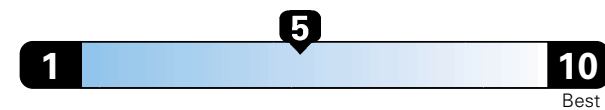

2019 MODEL YEAR

Jeep COMPASS LIMITED 4X4

For more information visit: www.jeep.com
or call 1-877-IAM-JEEP

FCA US LLC

THIS VEHICLE IS MANUFACTURED TO MEET SPECIFIC UNITED STATES REQUIREMENTS. THIS VEHICLE IS NOT MANUFACTURED FOR SALE OR REGISTRATION OUTSIDE OF THE UNITED STATES.

MANUFACTURER'S SUGGESTED RETAIL PRICE OF THIS MODEL INCLUDING DEALER PREPARATION

Base Price: $29,695

JEOP COMPASS LIMITED 4X4
Exterior Color: Diamond Black Crystal Pearl-Coat Exterior Paint
Interior Color: Black Interior Color
Interior: Leather Trim Bucket Seats w/Perf Leather Inserts
Engine: 2.4L I4 M-Air Engine
Transmission: 9-Speed 948TE FWD/AWD Automatic Transmission

STANDARD EQUIPMENT (UNLESS REPLACED BY OPTIONAL EQUIPMENT)

FUNCTIONAL/SAFETY FEATURES
Advanced Multistage Front Airbags
Driver Inflatable Knee-Bolster Airbag
Supplemental Side-Curtain Front and Rear Airbags
Supplemental Front Seat-Mounted Side Airbags
Remote Proximity Keyless Entry
Pushbutton Start
Speed Sensitive Power Locks
ParkView® Rear Back-Up Camera
Windshield Wiper De-Icer
Deep Tint Sunscreen Glass
Security Alarm
Selec-Terrain® System
Electronic Stability Control
Electric Park Brake
Electronic Roll Mitigation
Remote-Start System (N/A w/Manual Transmission)