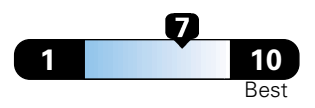

This vehicle emits 358 grams CO2 per mile. The best emits 0 grams per mile (tailpipe only). Producing and distributing fuel also creates emissions; learn more at fuel economy.gov.

Actual results will vary for many reasons, including driving conditions and how you drive and maintain your vehicle. The average new vehicle gets 27 MPG and cost $6,750 to fuel over 5 years. Cost estimates are based on 15,000 miles per year at $2.40 per gallon. MPGe is miles per gasoline gallon equivalent. Vehicle emissions are a significant cause of climate change and smog.

fuel economy.gov

Calculate personalized estimates and compare vehicles