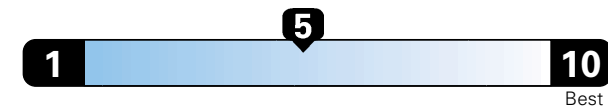

This vehicle emits 358 grams CO2 per mile. The best emits 0 grams per mile (tailpipe only). Producing and distributing fuel also creates emissions; learn more at fuel economy.gov.

Actual results will vary for many reasons, including driving conditions and how you drive and maintain your vehicle. The average new vehicle gets 27 MPG and cost $6,750 to fuel over 5 years. Cost estimates are based on 15,000 miles per year at $2.40 per gallon. MPGe is miles per gasoline gallon equivalent. Vehicle emissions are a significant cause of climate change and smog.

fuel economy.gov

Calculate personalized estimates and compare vehicles