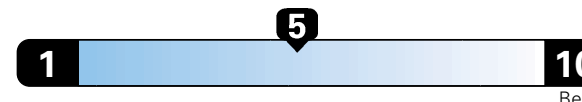

4.0 gallons per 100 miles

Small SUV 4WD range from 18 to 120 MPG .
The best vehicle rates 136 MPGe.

You spend

\$750

in fuel costs
over 5 years
compared to the
average new vehicle.

Annual fuel cost

\$1,550

Fuel Economy & Greenhouse Gas Rating (tailpipe only)