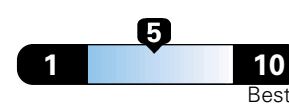

Fuel Economy and Environment

Gasoline Vehicle

Fuel Economy These estimates reflect new EPA methods beginning with 2017 models.

25 MPG
combined city/hwy
22 city 30 highway

Small SUV 4WD range from 18 to 37 MPG.
The best vehicle rates 136 MPGe.

4.0 gallons per 100 miles

You spend

\$750

in fuel costs
over 5 years
compared to the
average new vehicle.

Annual fuel cost

\$1,550

Fuel Economy & Greenhouse Gas Rating (tailpipe only)

Smog Rating (tailpipe only)