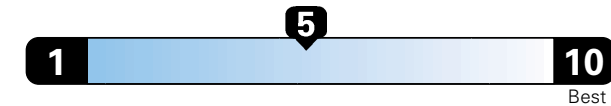

Fuel Economy and Environment

Gasoline Vehicle

Fuel Economy These estimates reflect new EPA methods beginning with 2017 models.
25 MPG **22** city **30** highway
 combined city/hwy
4.0 gallons per 100 miles

Small SUV 4WD range from 18 to 37 MPG. The best vehicle rates 136 MPGe.

You spend \$750 in fuel costs over 5 years compared to the average new vehicle.

Annual fuel cost \$1,550

Fuel Economy & Greenhouse Gas Rating (tailpipe only)