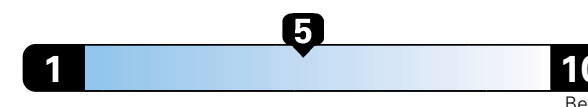

4.0 gallons per 100 miles

Small SUV 4WD range from 18 to 37 MPG. The best vehicle rates 136 MPGe.

You spend

\$750

in fuel costs over 5 years compared to the average new vehicle.

Annual fuel cost

\$1,550

Fuel Economy & Greenhouse Gas Rating (tailpipe only)