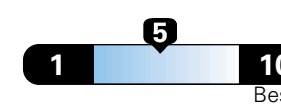

Smog Rating (tailpipe only)

This vehicle emits 358 grams CO2 per mile. The best emits 0 grams per mile (tailpipe only). Producing and distributing fuel also creates emissions; learn more at fuel economy.gov.

Actual results will vary for many reasons, including driving conditions and how you drive and maintain your vehicle. The average new vehicle gets 27 MPG and cost $7,000 to fuel over 5 years. Cost estimates are based on 15,000 miles per year at $2.55 per gallon. MPGe is miles per gasoline gallon equivalent. Vehicle emissions are a significant cause of climate change and smog.

fuel economy.gov

Calculate personalized estimates and compare vehicles