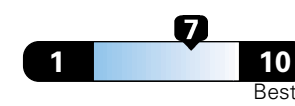

Smog Rating (tailpipe only)

This vehicle emits 358 grams CO2 per mile. The best emits 0 grams per mile (tailpipe only). Producing and distributing fuel also creates emissions; learn more at fuel economy.gov.

Actual results will vary for many reasons, including driving conditions and how you drive and maintain your vehicle. The average new vehicle gets 27 MPG and cost $7,000 to fuel over 5 years. Cost estimates are based on 15,000 miles per year at $2.55 per gallon. MPGe is miles per gasoline gallon equivalent. Vehicle emissions are a significant cause of climate change and smog.

fuel economy.gov

Calculate personalized estimates and compare vehicles