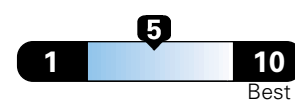

Smog Rating (tailpipe only)

This vehicle emits 358 grams CO2 per mile. The best emits 0 grams per mile (tailpipe only). Producing and distributing fuel also creates emissions; learn more at fuelconomy.gov.

Actual results will vary for many reasons, including driving conditions and how you drive and maintain your vehicle. The average new vehicle gets 27 MPG and cost $7,000 to fuel over 5 years. Cost estimates are based on 15,000 miles per year at $2.55 per gallon. MPGe is miles per gasoline gallon equivalent. Vehicle emissions are a significant cause of climate change and smog.

fuelconomy.gov

Calculate personalized estimates and compare vehicles