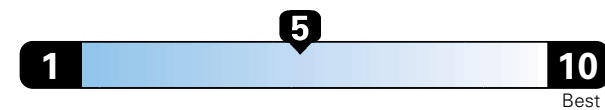

2019 MODEL YEAR

Jeep COMPASS LIMITED 4X4

For more information visit: www.jeep.com
or call 1-877-IAM-JEEP

FCA US LLC

THIS VEHICLE IS MANUFACTURED TO MEET SPECIFIC UNITED STATES REQUIREMENTS. THIS VEHICLE IS NOT MANUFACTURED FOR SALE OR REGISTRATION OUTSIDE OF THE UNITED STATES.

MANUFACTURER'S SUGGESTED RETAIL PRICE OF THIS MODEL INCLUDING DEALER PREPARATION

Base Price: $29,295

JEOP COMPASS LIMITED 4X4
Exterior Color: Billet Silver Metallic Clear-Coat Exterior Color
Interior Color: Black Interior Color
Interior: Leather Trim Bucket Seats w/Perf Leather Inserts
Engine: 2.4L I4 M-Air Engine
Transmission: 9-Speed Automatic Transmission

STANDARD EQUIPMENT (UNLESS REPLACED BY OPTIONAL EQUIPMENT)
FUNCTIONAL/SAFETY FEATURES

- Advanced Multistage Front Airbags
- Driver Inflatable Knee-Bolster Airbag
- Supplemental Side-Curtain Front and Rear Airbags
- Supplemental Front Seat-Mounted Side Airbags
- Remote Keyless Entry with Proximity Entry
- Pushbutton Start
- Speed Sensitive Power Locks
- ParkView® Rear Back Up Camera
- Windshield Wiper De-Icer
- Deep Tint Sunscreen Glass
- Security Alarm
- Selec-Terrain™ System
- Electronic Stability Control
- Electric Park Brake
- Electronic Roll Mitigation
- Remote-Start System (N/A w/Manual Transmission)

INTERIOR FEATURES