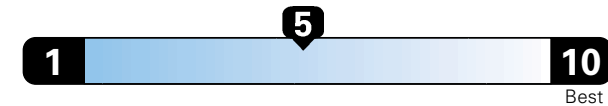

2019 MODEL YEAR

Jeep COMPASS TRAILHAWK 4X4

For more information visit: www.jeep.com
or call 1-877-IAM-JEEP

FCA US LLC

THIS VEHICLE IS MANUFACTURED TO MEET SPECIFIC UNITED STATES REQUIREMENTS. THIS VEHICLE IS NOT MANUFACTURED FOR SALE OR REGISTRATION OUTSIDE OF THE UNITED STATES.

MANUFACTURER'S SUGGESTED RETAIL PRICE OF THIS MODEL INCLUDING DEALER PREPARATION

Base Price: $29,195

JEOP COMPASS TRAILHAWK 4X4
Exterior Color: Jazz Blue Pearl-Coat Exterior Color
Interior Color: Black/Ruby Red Interior Colors
Interior: Leather-Trim Bucket Seats w/Perf Leather Inserts
Engine: 2.4L I4 M-Air Engine
Transmission: 9-Speed Automatic Transmission

STANDARD EQUIPMENT (UNLESS REPLACED BY OPTIONAL EQUIPMENT)
FUNCTIONAL/SAFETY FEATURES

Advanced Multistage Front Airbags
Supplemental Side-Curtain Front and Rear Airbags
Off-Road Suspension
Rear Red Tow Hooks
Selec-Terrain® System
Hill Start Assist
Hill Descent Control
Electric Park Brake
Electronic Stability Control
Electronic Roll Mitigation
Trailer Sway Damping
Fuel Tank Skid Plate Shield
Front Suspension Skid Plate
Remote Proximity Keyless Entry
Pushbutton Start
Speed Sensitive Power Locks
ParkView® Rear Back-Up Camera
Rear Window Wiper / Washer
Rear Window Defroster
Deep Tint Sunscreen Glass
Full Size Spare Tire
4-Wheel Disc Anti-Lock Brakes

INTERIOR FEATURES
Uconnect® 4 with 8.4-Inch Display
SiriusXM® with 1-Year Radio Sub Call 800-643-2112
Apple CarPlay®
Google Android Auto™
Bluetooth® Streaming Audio
Leather-Wrapped Steering Wheel
Steering Wheel Mounted Audio Controls
6-Speakers
Tilt / Telescope Steering Column
Power Front Windows w/ 1-Touch Up and Down Feature
Rear 60 / 40 Folding Seat
A/C Auto Temperature Control with Dual Zone Control
Ambient LED Interior Lighting Plus