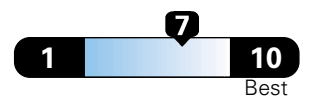

Smog Rating (tailpipe only)

This vehicle emits 358 grams CO2 per mile. The best emits 0 grams per mile (tailpipe only). Producing and distributing fuel also creates emissions; learn more at fuel economy.gov.

Actual results will vary for many reasons, including driving conditions and how you drive and maintain your vehicle. The average new vehicle gets 27 MPG and cost $7,000 to fuel over 5 years. Cost estimates are based on 15,000 miles per year at $2.55 per gallon. MPGe is miles per gasoline gallon equivalent. Vehicle emissions are a significant cause of climate change and smog.

fuel economy.gov

Calculate personalized estimates and compare vehicles