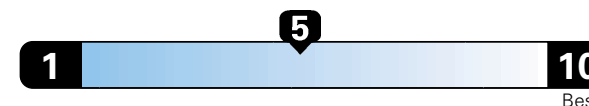

4.0 gallons per 100 miles

You spend

\$750

in fuel costs
over 5 years
compared to the
average new vehicle.

Annual fuel cost

\$1,550

Fuel Economy & Greenhouse Gas Rating (tailpipe only)

This vehicle emits 358 grams CO2 per mile. The best emits 0 grams per mile (tailpipe only). Producing and distributing fuel also creates emissions; learn more at fuelconomy.gov.