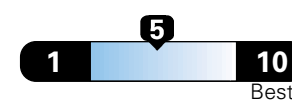

Smog Rating (tailpipe only)