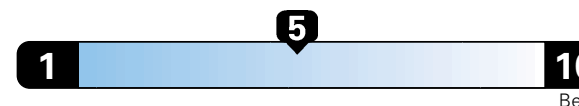

This vehicle emits 358 grams CO2 per mile. The best emits 0 grams per mile (tailpipe only). Producing and distributing fuel also creates emissions; learn more at fuelconomy.gov.

Actual results will vary for many reasons, including driving conditions and how you drive and maintain your vehicle. The average new vehicle gets 27 MPG and cost $7,000 to fuel over 5 years. Cost estimates are based on 15,000 miles per year at $2.55 per gallon. MPGe is miles per gasoline gallon equivalent. Vehicle emissions are a significant cause of climate change and smog.

fuelconomy.gov

Calculate personalized estimates and compare vehicles

Smartphone
QR Code™

GOVERNMENT 5-STAR SAFETY RATINGS

Overall Vehicle Score ★★★★★

Based on the combined ratings of frontal, side, and rollover.
Should ONLY be compared to other vehicles of similar size and weight.

Frontal Crash Driver Passenger ★★★★★

Based on the risk of injury in a frontal impact.
Should ONLY be compared to other vehicles of similar size and weight.

Side Crash Front seat Rear seat ★★★★★

Based on the risk of injury in a side impact.

Rollover ★★★

Based on the risk of rollover in a single-vehicle crash.

Star ratings range from 1 to 5 stars (★★★★★) with 5 being the highest.
Source: National Highway Traffic Safety Administration (NHTSA)
www.safercar.gov or 1-888-327-4236

The safety ratings above are based on Federal Government tests of particular vehicles equipped with certain features and options. The performance of this vehicle may differ.

PARTS CONTENT INFORMATION

FOR VEHICLES IN THIS CARLINE:
U.S./CANADIAN PARTS CONTENT: 17%

MAJOR SOURCES OF FOREIGN PARTS CONTENT:

MEXICO : 72%

NOTE: PARTS CONTENT DOES NOT INCLUDE FINAL ASSEMBLY, DISTRIBUTION, OR OTHER NON-PARTS COSTS.

FOR THIS VEHICLE:

FINAL ASSEMBLY POINT:

TOLUCA, MEXICO

COUNTRY OF ORIGIN:

ENGINE: UNITED STATES

TRANSMISSION: UNITED STATES

VEHICLE PROTECTION
A PRODUCT OF FCA US LLC

Ask for Mopar Vehicle Protection for your vehicle. We Built It. We Back It.