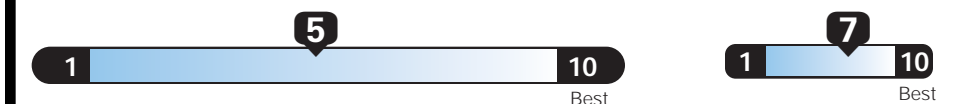

This vehicle emits 358 grams CO2 per mile. The best emits 0 grams per mile (tailpipe only). Producing and distributing fuel also creates emissions; learn more at fuel economy.gov

Actual results will vary for many reasons, including driving conditions and how you drive and maintain your vehicle. The average new vehicle gets 27 MPG and cost $6,750 to fuel over 5 years. Cost estimates are based on 15,000 miles per year at $2.40 per gallon. MPGe is miles per gasoline gallon equivalent. Vehicle emissions are a significant cause of climate change and smog.

fuel economy.gov

Calculate personalized estimates and compare vehicles