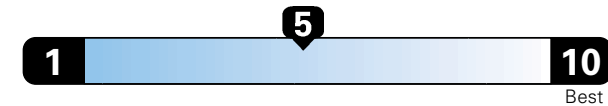

Fuel Economy & Greenhouse Gas Rating (tailpipe only)

This vehicle emits 358 grams CO2 per mile. The best emits 0 grams per mile (tailpipe only). Producing and distributing fuel also creates emissions; learn more at fuelconomy.gov.