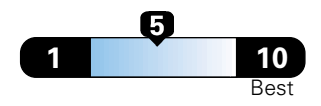

This vehicle emits 358 grams CO2 per mile. The best emits 0 grams per mile (tailpipe only). Producing and distributing fuel also creates emissions; learn more at fuelconomy.gov.

Actual results will vary for many reasons, including driving conditions and how you drive and maintain your vehicle. The average new vehicle gets 27 MPG and cost $7,000 to fuel over 5 years. Cost estimates are based on 15,000 miles per year at $2.55 per gallon. MPGe is miles per gasoline gallon equivalent. Vehicle emissions are a significant cause of climate change and smog.

fuelconomy.gov

Calculate personalized estimates and compare vehicles