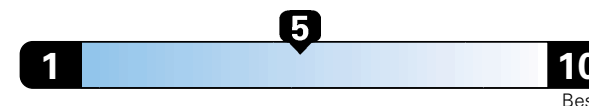

OPTIONAL EQUIPMENT (May Replace Standard Equipment)

Customer Preferred Package 27E

Leather Interior Group $1,595

Heated Front Seats

Power 8-Way Driver Seat

4-Way Power Lumbar Adjust

Remote-Start System (N/A w/Manual Transmission)

Heated Steering Wheel

Auto-Dimming Rear View Mirror

Leather-Trim Bucket Seats w/Perf Leather Inserts

Windshield Wiper De-Icer

Monotone Paint

Full Sunroof with Power Front and Fixed Rear $1,495

Uconnect® 4C NAV with 8.4-Inch Display $1,095

1-Year SiriusXM Guardian Service

SiriusXM® Travel Link 5-Year Travel Link Sub

SiriusXM® Traffic Plus

GPS Navigation

For Details, Visit DriveUconnect.com

Destination Charge $1,495

TOTAL PRICE: * $34,475

WARRANTY COVERAGE

5-year or 60,000-mile Powertrain Limited Warranty.

3-year or 36,000-mile Basic Limited Warranty.

Ask Dealer for a copy of the limited warranties or see your owner's manual for details.

**5 YEAR / 60,000 MILE
POWERTRAIN WARRANTY**

Fuel Economy and Environment

Gasoline Vehicle

Fuel Economy These estimates reflect new EPA methods beginning with 2017 models.

25 MPG
combined city/hwy

22 city
30 highway

Small SUV 4WD range from 18 to 37 MPG .
The best vehicle rates 136 MPGe.

4.0 gallons per 100 miles

You spend
$750
in fuel costs
over 5 years
compared to the
average new vehicle.

Annual fuel cost
$1,550

Fuel Economy & Greenhouse Gas Rating (tailpipe only)

Smog Rating (tailpipe only)

This vehicle emits 358 grams CO2 per mile. The best emits 0 grams per mile (tailpipe only). Producing and distributing fuel also creates emissions; learn more at fuelconomy.gov.

Actual results will vary for many reasons, including driving conditions and how you drive and maintain your vehicle. The average new vehicle gets 27 MPG and cost $7,000 to fuel over 5 years. Cost estimates are based on 15,000 miles per year at $2.55 per gallon. MPGe is miles per gasoline gallon equivalent. Vehicle emissions are a significant cause of climate change and smog.

fuelconomy.gov

Calculate personalized estimates and compare vehicles

Smartphone
OR Code™

GOVERNMENT 5-STAR SAFETY RATINGS

This vehicle has not been rated by the government for frontal crash, side crash or rollover risk.

Source: National Highway Traffic Safety Administration (NHTSA)
www.safercar.gov or 1-888-327-4236

PARTS CONTENT INFORMATION

FOR VEHICLES IN THIS CARLINE:
U.S./CANADIAN PARTS CONTENT: 17%
MAJOR SOURCES OF FOREIGN PARTS CONTENT:

MEXICO : 72%

NOTE: PARTS CONTENT DOES NOT INCLUDE FINAL ASSEMBLY, DISTRIBUTION, OR OTHER NON-PARTS COSTS.

FOR THIS VEHICLE:

FINAL ASSEMBLY POINT:

TOLUCA, MEXICO

COUNTRY OF ORIGIN:

ENGINE: UNITED STATES

TRANSMISSION: UNITED STATES

Assembly Point/Port of Entry: TOLUCA, MEXICO

S.L.

SHIP TO:

SOLD TO:

VIN: 3C4-NJDDBXKT-594687

L4-VON: 2567

0816