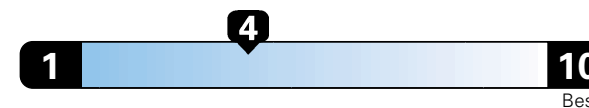

2018 DODGE JOURNEY SE BLACKTOP

THIS VEHICLE IS MANUFACTURED TO MEET SPECIFIC UNITED STATES REQUIREMENTS. THIS VEHICLE IS NOT MANUFACTURED FOR SALE OR REGISTRATION OUTSIDE OF THE UNITED STATES.

MANUFACTURER'S SUGGESTED RETAIL PRICE OF THIS MODEL INCLUDING DEALER PREPARATION

Base Price: $22,995

DODGE JOURNEY SE (FWD)
Exterior Color: Billet Clear-Coat Exterior Paint
Interior Color: Black Interior Color
Interior: Premium Cloth Low-Back Bucket Seats
Engine: 2.4-Liter I4 DOHC 16-Valve Dual VVT Engine
Transmission: 4-Speed Automatic Transmission

STANDARD EQUIPMENT (UNLESS REPLACED BY OPTIONAL EQUIPMENT)
FUNCTIONAL/SAFETY FEATURES

Third-Row 50 / 50 Fold / Reclining Seat
Advanced Multistage Front Airbags
Supplemental Side-Curtain Airbags in All Rows
LATCH Ready Child Seat Anchor System
Height-Adjustable Front Shoulder Belts
Keyless Go™
Remote Proximity Keyless Entry
Sentry Key® Theft Deterrent System
Liftgate Flood Lamp
Electronic Roll Mitigation
Electronic Stability Control
Traction Control
Trailer Sway Damping
Anti-Lock 4-Wheel Disc Brakes
Brake Assist
Speed Control
Electronic Vehicle Information Center
Tire Pressure Monitoring Display
Rear Window Defroster
20.5-Gallon Fuel Tank

INTERIOR FEATURES

Radio 4.3
4.3-Inch Touch Screen Display
6-Speakers
Remote USB Port
Audio Jack Input for Mobile Devices
12-Volt Center Console Power Outlet
12-Volt DC Front and Rear Power Outlets
Air Conditioning with Dual Zone Temperature Control
Power Windows with Driver's One-Touch-Down Feature
Steering Wheel Mounted Audio Controls
Tilt / Telescope Steering Column
Driver Seat Height Adjuster
Second-Row In-Floor Storage Bins
Second-Row 40 / 60 Tilt and Slide Seat

EXTERIOR FEATURES