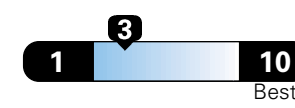

Smog Rating (tailpipe only)

This vehicle emits 420 grams CO2 per mile. The best emits 0 grams per mile (tailpipe only). Producing and distributing fuel also creates emissions; learn more at fuelconomy.gov.

Actual results will vary for many reasons, including driving conditions and how you drive and maintain your vehicle. The average new vehicle gets 27 MPG and cost $6,750 to fuel over 5 years. Cost estimates are based on 15,000 miles per year at $2.40 per gallon. MPGe is miles per gasoline gallon equivalent. Vehicle emissions are a significant cause of climate change and smog.

fuelconomy.gov

Calculate personalized estimates and compare vehicles