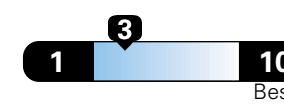

Smog Rating (tailpipe only)

This vehicle emits 420 grams CO2 per mile. The best emits 0 grams per mile (tailpipe only). Producing and distributing fuel also creates emissions; learn more at fuel economy.gov.

Actual results will vary for many reasons, including driving conditions and how you drive and maintain your vehicle. The average new vehicle gets 27 MPG and cost $6,750 to fuel over 5 years. Cost estimates are based on 15,000 miles per year at $2.40 per gallon. MPGe is miles per gasoline gallon equivalent. Vehicle emissions are a significant cause of climate change and smog.

fuel economy.gov

Calculate personalized estimates and compare vehicles