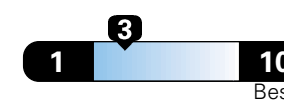

Smog Rating (tailpipe only)

This vehicle emits 420 grams CO2 per mile. The best emits 0 grams per mile (tailpipe only). Producing and distributing fuel also creates emissions; learn more at fuelconomy.gov.

Actual results will vary for many reasons, including driving conditions and how you drive and maintain your vehicle. The average new vehicle gets 27 MPG and cost $7,000 to fuel over 5 years. Cost estimates are based on 15,000 miles per year at $2.55 per gallon. MPGe is miles per gasoline gallon equivalent. Vehicle emissions are a significant cause of climate change and smog.

fuelconomy.gov

Calculate personalized estimates and compare vehicles