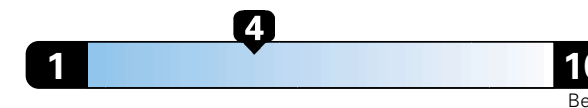

Small SUV 2WD range from 18 to 120 MPG .
 The best vehicle rates 136 MPGe.

You spend \$2,000
in fuel costs over 5 years
 compared to the average new vehicle.

Annual fuel cost \$1,800

Fuel Economy & Greenhouse Gas Rating (tailpipe only)