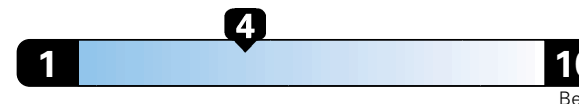

This vehicle emits 420 grams CO2 per mile. The best emits 0 grams per mile (tailpipe only). Producing and distributing fuel also creates emissions; learn more at fuel economy.gov.

Actual results will vary for many reasons, including driving conditions and how you drive and maintain your vehicle. The average new vehicle gets 27 MPG and cost $7,000 to fuel over 5 years. Cost estimates are based on 15,000 miles per year at $2.55 per gallon. MPGe is miles per gasoline gallon equivalent. Vehicle emissions are a significant cause of climate change and smog.

fuel economy.gov

Calculate personalized estimates and compare vehicles