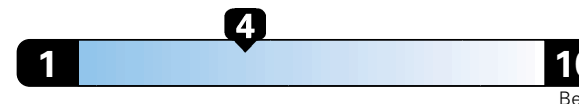

2019 DODGE JOURNEY

THIS VEHICLE IS MANUFACTURED TO MEET SPECIFIC UNITED STATES REQUIREMENTS. THIS VEHICLE IS NOT MANUFACTURED FOR SALE OR REGISTRATION OUTSIDE OF THE UNITED STATES.

MANUFACTURER'S SUGGESTED RETAIL PRICE OF THIS MODEL INCLUDING DEALER PREPARATION

Base Price: **$22,995**

DODGE JOURNEY SE (FWD)

Exterior Color: Granite Pearl-Coat Exterior Color
Interior Color: Black Interior Color
Interior: Premium Cloth Low-Back Bucket Seats
Engine: 2.4-Liter I4 DOHC 16-Valve Dual VVT Engine
Transmission: 4-Speed Automatic Transmission

STANDARD EQUIPMENT (UNLESS REPLACED BY OPTIONAL EQUIPMENT)
FUNCTIONAL/SAFETY FEATURES

- Third-Row 50 / 50 Fold / Reclining Seat
- Advanced Multistage Front Airbags
- Supplemental Side-Curtain Airbags in All Rows
- ParkView® Rear Back-Up Camera
- LATCH Ready Child Seat Anchor System
- Height-Adjustable Front Shoulder Belts
- Push-Button Start
- Remote Proximity Keyless Entry
- Sentry Key® Theft Deterrent System
- Liftgate Flood Lamp
- Electronic Roll Mitigation
- Electronic Stability Control
- Traction Control
- Trailer Sway Damping
- 4-Wheel Disc Anti-Lock Brakes
- Brake Assist
- Speed Control
- Electronic Vehicle Information Center
- Tire Pressure Monitoring Display
- Rear Window Defroster
- 20.5-Gallon Fuel Tank

INTERIOR FEATURES

- Radio 4.3
- 4.3-Inch Touch Screen Display
- 6-Speakers
- Remote USB Port
- Audio Jack Input for Mobile Devices
- 12-Volt Center Console Power Outlet
- 12-Volt DC Front and Rear Power Outlets
- A/C with Dual Zone Temperature Control
- Power Windows with Driver's One-Touch-Down Feature
- Steering Wheel Mounted Audio Controls
- Tilt / Telescope Steering Column
- Driver Seat Height Adjuster

- Second-Row In-Floor Storage Bins
- Second-Row 40 / 60 Tilt and Slide Seat
- Auto-Dimming Rear View Mirror with Display

EXTERIOR FEATURES