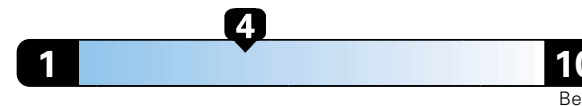

This vehicle emits 420 grams CO2 per mile. The best emits 0 grams per mile (tailpipe only). Producing and distributing fuel also creates emissions; learn more at fuelconomy.gov.

Smog Rating (tailpipe only)