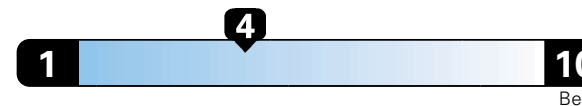

2019 DODGE JOURNEY

THIS VEHICLE IS MANUFACTURED TO MEET SPECIFIC UNITED STATES REQUIREMENTS. THIS VEHICLE IS NOT MANUFACTURED FOR SALE OR REGISTRATION OUTSIDE OF THE UNITED STATES.

MANUFACTURER'S SUGGESTED RETAIL PRICE OF THIS MODEL INCLUDING DEALER PREPARATION

Base Price: **$22,995**

DODGE JOURNEY SE (FWD)

Exterior Color: Granite Pearl-Coat Exterior Color
Interior Color: Black Interior Color
Interior: Premium Cloth Low-Back Bucket Seats
Engine: 2.4-Liter I4 DOHC 16-Valve Dual VVT Engine
Transmission: 4-Speed Automatic Transmission

STANDARD EQUIPMENT (UNLESS REPLACED BY OPTIONAL EQUIPMENT)
FUNCTIONAL/SAFETY FEATURES

- Third-Row 50 / 50 Fold / Reclining Seat
- Advanced Multistage Front Airbags
- Supplemental Side-Curtain Airbags in All Rows
- ParkView® Rear Back-Up Camera
- LATCH Ready Child Seat Anchor System
- Height-Adjustable Front Shoulder Belts
- Keyless Go™
- Remote Proximity Keyless Entry
- Sentry Key® Theft Deterrent System
- Liftgate Flood Lamp
- Electronic Roll Mitigation
- Electronic Stability Control
- Traction Control
- Trailer Sway Damping
- 4-Wheel Disc Anti-Lock Brakes
- Brake Assist
- Speed Control
- Electronic Vehicle Information Center
- Tire Pressure Monitoring Display
- Rear Window Defroster
- 20.5-Gallon Fuel Tank

INTERIOR FEATURES

- Radio 4.3
- 4.3-Inch Touch Screen Display
- 6-Speakers
- Remote USB Port
- Audio Jack Input for Mobile Devices
- 12-Volt Center Console Power Outlet
- 12-Volt DC Front and Rear Power Outlets
- A/C with Dual Zone Temperature Control
- Power Windows with Driver's One-Touch-Down Feature
- Steering Wheel Mounted Audio Controls
- Tilt / Telescope Steering Column
- Driver Seat Height Adjuster

- Second-Row In-Floor Storage Bins
- Second-Row 40 / 60 Tilt and Slide Seat
- Auto-Dimming Rear View Mirror with Display

EXTERIOR FEATURES