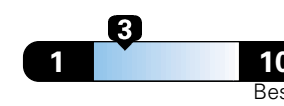

Smog Rating (tailpipe only)

This vehicle emits 420 grams CO2 per mile. The best emits 0 grams per mile (tailpipe only). Producing and distributing fuel also creates emissions; learn more at fuel economy.gov.

Actual results will vary for many reasons, including driving conditions and how you drive and maintain your vehicle. The average new vehicle gets 27 MPG and cost $7,000 to fuel over 5 years. Cost estimates are based on 15,000 miles per year at $2.55 per gallon. MPGe is miles per gasoline gallon equivalent. Vehicle emissions are a significant cause of climate change and smog.

fuel economy.gov

Calculate personalized estimates and compare vehicles