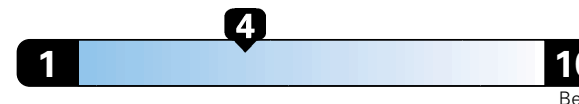

This vehicle emits 420 grams CO2 per mile. The best emits 0 grams per mile (tailpipe only). Producing and distributing fuel also creates emissions; learn more at fuel economy.gov.

Actual results will vary for many reasons, including driving conditions and how you drive and maintain your vehicle. The average new vehicle gets 27 MPG and cost $7,000 to fuel over 5 years. Cost estimates are based on 15,000 miles per year at $2.55 per gallon. MPGe is miles per gasoline gallon equivalent. Vehicle emissions are a significant cause of climate change and smog.

fuel economy.gov

Calculate personalized estimates and compare vehicles

Smartphone
QR Code™

GOVERNMENT 5-STAR SAFETY RATINGS

This vehicle has not been rated by the government for frontal crash, side crash or rollover risk.

Source: National Highway Traffic Safety Administration (NHTSA)
www.safercar.gov or 1-888-327-4236

PARTS CONTENT INFORMATION

FOR VEHICLES IN THIS CARLINE:
U.S./CANADIAN PARTS CONTENT: 35%
MAJOR SOURCES OF FOREIGN PARTS CONTENT:

MEXICO : 57%

NOTE: PARTS CONTENT DOES NOT INCLUDE FINAL ASSEMBLY, DISTRIBUTION, OR OTHER NON-PARTS COSTS.

FOR THIS VEHICLE:

FINAL ASSEMBLY POINT:

TOLUCA, MEXICO

COUNTRY OF ORIGIN:

ENGINE: UNITED STATES

TRANSMISSION: UNITED STATES

VEHICLE PROTECTION
A PRODUCT OF FCA US LLC

Ask for Mopar Vehicle Protection for your vehicle. We Built It. We Back It.