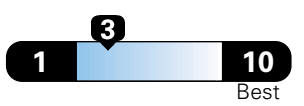

Smog Rating (tailpipe only)

This vehicle emits 420 grams CO2 per mile. The best emits 0 grams per mile (tailpipe only). Producing and distributing fuel also creates emissions; learn more at fuel economy.gov.

Actual results will vary for many reasons, including driving conditions and how you drive and maintain your vehicle. The average new vehicle gets 27 MPG and cost $6,750 to fuel over 5 years. Cost estimates are based on 15,000 miles per year at $2.40 per gallon. MPGe is miles per gasoline gallon equivalent. Vehicle emissions are a significant cause of climate change and smog.

fuel economy.gov

Calculate personalized estimates and compare vehicles