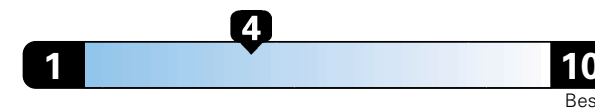

Small SUV 2WD range from 18 to 120 MPG .
 The best vehicle rates 136 MPGe.

You spend \$2,000
 in fuel costs
 over 5 years
 compared to the
 average new vehicle.

Annual fuel cost \$1,800

Fuel Economy & Greenhouse Gas Rating (tailpipe only)