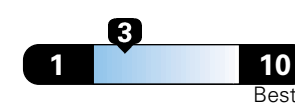

Smog Rating (tailpipe only)

This vehicle emits 420 grams CO2 per mile. The best emits 0 grams per mile (tailpipe only). Producing and distributing fuel also creates emissions; learn more at fuel economy.gov.

Actual results will vary for many reasons, including driving conditions and how you drive and maintain your vehicle. The average new vehicle gets 27 MPG and cost $7,000 to fuel over 5 years. Cost estimates are based on 15,000 miles per year at $2.55 per gallon. MPGe is miles per gasoline gallon equivalent. Vehicle emissions are a significant cause of climate change and smog.

fuel economy.gov

Calculate personalized estimates and compare vehicles