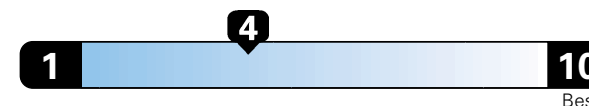

2018 DODGE JOURNEY SE BLACKTOP

THIS VEHICLE IS MANUFACTURED TO MEET SPECIFIC UNITED STATES REQUIREMENTS. THIS VEHICLE IS NOT MANUFACTURED FOR SALE OR REGISTRATION OUTSIDE OF THE UNITED STATES.

MANUFACTURER'S SUGGESTED RETAIL PRICE OF THIS MODEL INCLUDING DEALER PREPARATION

Base Price: **$22,995**

DODGE JOURNEY SE (FWD)

Exterior Color: Billet Clear-Coat Exterior Paint
Interior Color: Black Interior Color
Interior: Premium Cloth Low-Back Bucket Seats
Engine: 2.4-Liter I4 DOHC 16-Valve Dual VVT Engine
Transmission: 4-Speed Automatic Transmission

STANDARD EQUIPMENT (UNLESS REPLACED BY OPTIONAL EQUIPMENT)

FUNCTIONAL/SAFETY FEATURES

Third-Row 50 / 50 Fold / Reclining Seat
Advanced Multistage Front Airbags
Supplemental Side-Curtain Airbags in All Rows
LATCH Ready Child Seat Anchor System
Height-Adjustable Front Shoulder Belts
Keyless Go™
Remote Proximity Keyless Entry
Sentry Key® Theft Deterrent System
Liftgate Flood Lamp
Electronic Roll Mitigation
Electronic Stability Control
Traction Control
Trailer Sway Damping
Anti-Lock 4-Wheel Disc Brakes
Brake Assist
Speed Control
Electronic Vehicle Information Center
Tire Pressure Monitoring Display
Rear Window Defroster
20.5-Gallon Fuel Tank

INTERIOR FEATURES

Radio 4.3
4.3-Inch Touch Screen Display
6-Speakers
Remote USB Port
Audio Jack Input for Mobile Devices
12-Volt Center Console Power Outlet
12-Volt DC Front and Rear Power Outlets
Air Conditioning with Dual Zone Temperature Control
Power Windows with Driver's One-Touch-Down Feature
Steering Wheel Mounted Audio Controls
Tilt / Telescope Steering Column
Driver Seat Height Adjuster
Second-Row In-Floor Storage Bins
Second-Row 40 / 60 Tilt and Slide Seat

EXTERIOR FEATURES