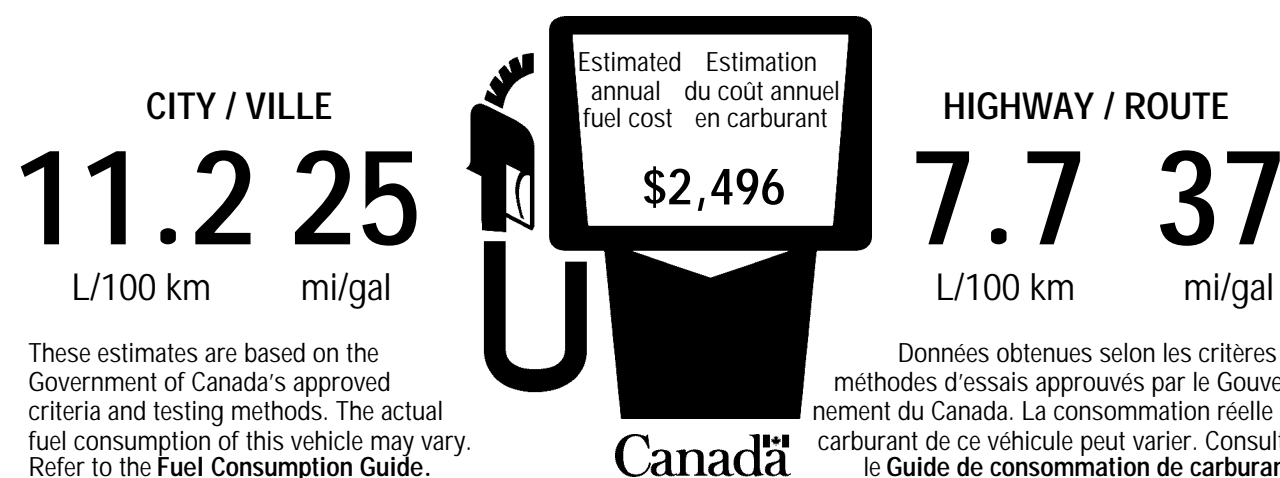

For more information visit: www.dodge.ca or call 1-800-465-2001

Chrysler Canada Inc.

5-YEAR / 100,000-KM
$0 DEDUCTIBLE
POWERTRAIN WARRANTY

24-Hour Roadside Assistance

FULLY TRANSFERABLE

2014 Chrysler, Jeep Dodge and Ram vehicles are backed by a 5-year or 100,000-kilometre fully transferable Powertrain Limited Warranty* with $0 deductible plus 24-hour roadside assistance.+ SRT vehicles are backed by a 3-year or 60,000-kilometre fully transferable Powertrain Limited Warranty* with $0 deductible plus 24-hour roadside assistance. Basic Warranty coverage is for 3 years or 60,000 kilometres.* Rust-through coverage on all body sheet metal is for 3 years. The Cummins Turbo Diesel engine is protected by a separate Limited Warranty, covering the engine for 5 years or 160,000 kilometres.* The EcoDiesel engine is backed by a 5-year or 100,000-kilometre fully transferable Powertrain Limited Warranty* with $0 deductible plus 24-hour roadside assistance.+

* Whichever comes first. Some conditions may apply.*The 5-year/100,000-kilometre Powertrain Limited Warranty does not apply to vehicles sold for certain commercial uses. See your retailer for full details.

*This Vehicle Is Manufactured To Meet Specific Canadian Requirements.
This Vehicle Is Not Manufactured For Sale Or Registration Outside Of Canada.*

ENERGUIDE

Ask your dealer for the FUEL CONSUMPTION GUIDE or call 1-800-387-2000.

Demandez le GUIDE DE CONSOMMATION DE CARBURANT à votre concessionnaire ou composez le 1-800-387-2000.