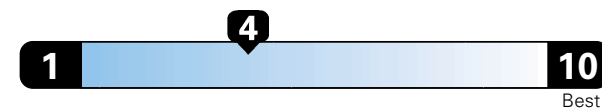

2018 DODGE JOURNEY SE BLACKTOP

THIS VEHICLE IS MANUFACTURED TO MEET SPECIFIC UNITED STATES REQUIREMENTS. THIS VEHICLE IS NOT MANUFACTURED FOR SALE OR REGISTRATION OUTSIDE OF THE UNITED STATES.

MANUFACTURER'S SUGGESTED RETAIL PRICE OF THIS MODEL INCLUDING DEALER PREPARATION

Base Price: $22,995

DODGE JOURNEY SE (FWD)
Exterior Color: Redline Exterior Paint
Interior Color: Black Interior Color
Interior: Premium Cloth Low-Back Bucket Seats
Engine: 2.4-Liter I4 DOHC 16-Valve Dual VVT Engine
Transmission: 4-Speed Automatic Transmission

STANDARD EQUIPMENT (UNLESS REPLACED BY OPTIONAL EQUIPMENT)
FUNCTIONAL/SAFETY FEATURES

Third-Row 50 / 50 Fold / Reclining Seat
Advanced Multistage Front Airbags
Supplemental Side-Curtain Airbags in All Rows
LATCH Ready Child Seat Anchor System
Height-Adjustable Front Shoulder Belts
Keyless Go™

Remote Proximity Keyless Entry
Sentry Key® Theft Deterrent System
Liftgate Flood Lamp
Electronic Roll Mitigation
Electronic Stability Control
Traction Control
Trailer Sway Damping
Anti-Lock 4-Wheel Disc Brakes
Brake Assist
Speed Control
Electronic Vehicle Information Center
Tire Pressure Monitoring Display
Rear Window Defroster
20.5-Gallon Fuel Tank

INTERIOR FEATURES

Radio 4.3
4.3-Inch Touch Screen Display
6-Speakers
Remote USB Port
Audio Jack Input for Mobile Devices
12-Volt Center Console Power Outlet
12-Volt DC Front and Rear Power Outlets
Air Conditioning with Dual Zone Temperature Control
Power Windows with Driver's One-Touch-Down Feature
Steering Wheel Mounted Audio Controls
Tilt / Telescope Steering Column
Driver Seat Height Adjuster
Second-Row In-Floor Storage Bins
Second-Row 40 / 60 Tilt and Slide Seat

EXTERIOR FEATURES