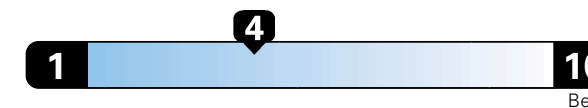

Small SUV 2WD range from 18 to 120 MPG .
 The best vehicle rates 136 MPGe.

You spend \$2,000
 in fuel costs
 over 5 years
 compared to the
 average new vehicle.

Annual fuel cost \$1,800

Fuel Economy & Greenhouse Gas Rating (tailpipe only)