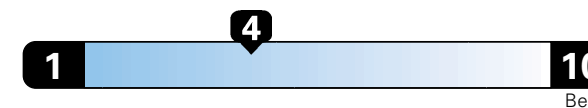

Small SUV 2WD range from 18 to 120 MPG .
 The best vehicle rates 136 MPGe.

You spend \$2,000
 in fuel costs
 over 5 years
 compared to the
 average new vehicle.

Annual fuel cost \$1,800

Fuel Economy & Greenhouse Gas Rating (tailpipe only)