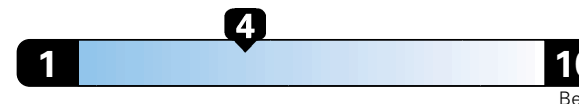

2019 DODGE JOURNEY

THIS VEHICLE IS MANUFACTURED TO MEET SPECIFIC UNITED STATES REQUIREMENTS. THIS VEHICLE IS NOT MANUFACTURED FOR SALE OR REGISTRATION OUTSIDE OF THE UNITED STATES.

MANUFACTURER'S SUGGESTED RETAIL PRICE OF THIS MODEL INCLUDING DEALER PREPARATION

Base Price: **$22,995**

DODGE JOURNEY SE (FWD)

Exterior Color: Redline 2-Coat Pearl Exterior Color
Interior Color: Black/Li Frost Beige Interior Colors
Interior: Premium Cloth Low-Back Bucket Seats
Engine: 2.4-Liter I4 DOHC 16-Valve Dual VVT Engine
Transmission: 4-Speed Automatic Transmission

STANDARD EQUIPMENT (UNLESS REPLACED BY OPTIONAL EQUIPMENT)
FUNCTIONAL/SAFETY FEATURES

- Third-Row 50 / 50 Fold / Reclining Seat
- Advanced Multistage Front Airbags
- Supplemental Side-Curtain Airbags in All Rows
- ParkView® Rear Back-Up Camera
- LATCH Ready Child Seat Anchor System
- Height-Adjustable Front Shoulder Belts
- Push-Button Start
- Remote Proximity Keyless Entry
- Sentry Key® Theft Deterrent System
- Liftgate Flood Lamp
- Electronic Roll Mitigation
- Electronic Stability Control
- Traction Control
- Trailer Sway Damping
- 4-Wheel Disc Anti-Lock Brakes
- Brake Assist
- Speed Control
- Electronic Vehicle Information Center
- Tire Pressure Monitoring Display
- Rear Window Defroster
- 20.5-Gallon Fuel Tank

INTERIOR FEATURES

- Radio 4.3
- 4.3-Inch Touch Screen Display
- 6-Speakers
- Remote USB Port
- Audio Jack Input for Mobile Devices
- 12-Volt Center Console Power Outlet
- 12-Volt DC Front and Rear Power Outlets
- A/C with Dual Zone Temperature Control
- Power Windows with Driver's One-Touch-Down Feature
- Steering Wheel Mounted Audio Controls
- Tilt / Telescope Steering Column
- Driver Seat Height Adjuster

- Second-Row In-Floor Storage Bins
- Second-Row 40 / 60 Tilt and Slide Seat
- Auto-Dimming Rear View Mirror with Display