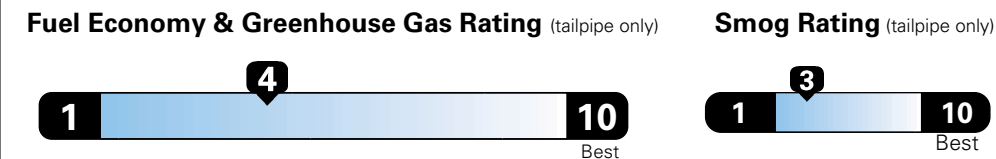

For more information visit: www.dodge.com
 or call 1-800-4ADODGE

FCA US LLC

Fuel Economy and Environment

Gasoline Vehicle

Fuel Economy These estimates reflect new EPA methods beginning with 2017 models.

21 MPG combined city/hwy
 19 city 25 highway
 4.8 gallons per 100 miles

Small SUV 2WD range from 18 to 120 MPG .
 The best vehicle rates 136 MPGe.

You spend \$2,000
 in fuel costs over 5 years compared to the average new vehicle.

Annual fuel cost \$1,800

This vehicle emits 420 grams CO2 per mile. The best emits 0 grams per mile (tailpipe only). Producing and distributing fuel also creates emissions; learn more at fuel economy.gov.