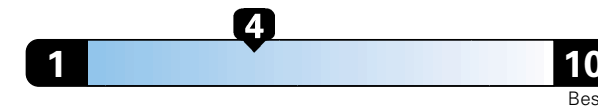

2019 DODGE JOURNEY SE

THIS VEHICLE IS MANUFACTURED TO MEET SPECIFIC UNITED STATES REQUIREMENTS. THIS VEHICLE IS NOT MANUFACTURED FOR SALE OR REGISTRATION OUTSIDE OF THE UNITED STATES.

MANUFACTURER'S SUGGESTED RETAIL PRICE OF THIS MODEL INCLUDING DEALER PREPARATION

Base Price: $23,645

DODGE JOURNEY SE (FWD)
Exterior Color: Redline 2-Coat Pearl Exterior Color
Interior Color: Black Interior Exterior Paint
Interior: Premium Cloth Low-Back Bucket Seats
Engine: 2.4-Liter I4 DOHC 16-Valve Dual VVT Engine
Transmission: 4-Speed Automatic Transmission

STANDARD EQUIPMENT (UNLESS REPLACED BY OPTIONAL EQUIPMENT)
FUNCTIONAL/SAFETY FEATURES

Advanced Multistage Front Airbags
Supplemental Front Seat-Mounted Side Airbags
Supplemental Side-Curtain Airbags in All Rows
LATCH Ready Child Seat Anchor System
Active Head Restraints
Keyless Go™
Remote Proximity Keyless Entry
Sentry Key® Theft Deterrent System
ParkView® Rear Back-Up Camera
4-Wheel Disc Anti-Lock Brakes
Electronic Stability Control
Electronic Roll Mitigation
Traction Control
Tire Pressure Monitoring Display
Variable Intermittent Windshield Wipers
Audio Jack Input for Mobile Devices
Rear Window Defroster
20.5-Gallon Fuel Tank

INTERIOR FEATURES

Radio 4.3
4.3-Inch Touch Screen Display
12-Volt Center Console Power Outlet
12-Volt DC Front and Rear Power Outlets
Remote USB Port
6-Speakers
Steering Wheel Mounted Audio Controls
Tilt / Telescope Steering Column
Air Conditioning with 3-Zone Temperature Control
Power Windows with Driver's One-Touch-Down Feature
Auto-Dimming Rear View Mirror
Easy Entry System Seat
Rear Reclining / Fold Flat Seat
Second-Row In-Floor Storage Bins
Third-Row 50 / 50 Fold / Reclining Seat
Illuminated Cup Holders
Front and Rear Floor Mats