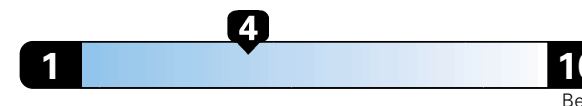

Auto-Dimming Rear View Mirror with Display $400
Connectivity Group
Radio 4.3S
Uconnect® Voice Command with Bluetooth®
Leather-Wrapped Steering Wheel
Uconnect® 8.4 Touch Screen Radio Group $895
Overhead Console
Sun Visors with Illuminated Vanity Mirrors
Air Conditioning with 3-Zone Automatic Temp Control
Front and Rear Aimable LED Lamps
Uconnect® 3 with 8.4-Inch Display
8.4-Inch Touchscreen Display
SiriusXM® Sat Radio w/ 1-Yr Radio Subscription
For More Information, Call 888-539-7474
SiriusXM® Sat Radio w/ 1-Yr Radio Subscription
ParkSense® Rear Park-Assist System
Humidity Sensor

Destination Charge **$1,495**

TOTAL PRICE: * **$26,435**

WARRANTY COVERAGE

5-year or 60,000-mile Powertrain Limited Warranty.
3-year or 36,000-mile Basic Limited Warranty.
Ask Dealer for a copy of the limited warranties or see your owner's manual for details.

5 YEAR / 60,000 MILE
POWERTRAIN WARRANTY

For more information visit: www.dodge.com
or call 1-800-4ADODGE

FCA US LLC

Fuel Economy and Environment

Gasoline Vehicle

Fuel Economy These estimates reflect new EPA methods beginning with 2017 models.

21 MPG
combined city/hwy

19 city 25 highway

4.8 gallons per 100 miles

Small SUV 2WD range from 18 to 120 MPG .
The best vehicle rates 136 MPGe.

You spend
$2,000
in fuel costs
over 5 years
compared to the
average new vehicle.

Annual fuel cost
$1,800

Fuel Economy & Greenhouse Gas Rating (tailpipe only)