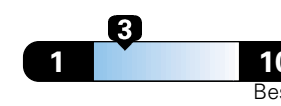

Smog Rating (tailpipe only)

This vehicle emits 420 grams CO2 per mile. The best emits 0 grams per mile (tailpipe only). Producing and distributing fuel also creates emissions; learn more at fuel economy.gov.

Actual results will vary for many reasons, including driving conditions and how you drive and maintain your vehicle. The average new vehicle gets 27 MPG and cost $7,000 to fuel over 5 years. Cost estimates are based on 15,000 miles per year at $2.55 per gallon. MPGe is miles per gasoline gallon equivalent. Vehicle emissions are a significant cause of climate change and smog.

fuel economy.gov

Calculate personalized estimates and compare vehicles