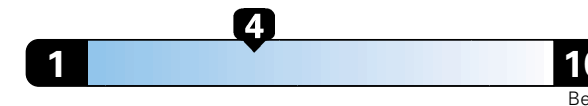

Small SUV 2WD range from 18 to 120 MPG .
 The best vehicle rates 136 MPGe.

**You spend
 \$2,000
 in fuel costs
 over 5 years
 compared to the
 average new vehicle.**

**Annual fuel cost
 \$1,800**

Fuel Economy & Greenhouse Gas Rating (tailpipe only)