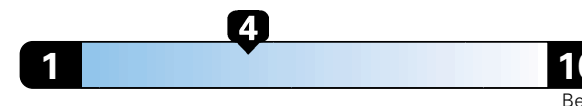

2019 DODGE JOURNEY SE BLACKTOP

For more information visit: www.dodge.com
or call 1-800-4ADODGE

FCA US LLC

THIS VEHICLE IS MANUFACTURED TO MEET SPECIFIC UNITED STATES REQUIREMENTS. THIS VEHICLE IS NOT MANUFACTURED FOR SALE OR REGISTRATION OUTSIDE OF THE UNITED STATES.

MANUFACTURER'S SUGGESTED RETAIL PRICE OF THIS MODEL INCLUDING DEALER PREPARATION

Base Price: $23,895

DODGE JOURNEY SE (FWD)

Exterior Color: Vice White Exterior Color
Interior Color: Black Interior Color
Interior: Premium Cloth Low-Back Bucket Seats
Engine: 2.4-Liter I4 DOHC 16-Valve Dual VVT Engine
Transmission: 4-Speed Automatic Transmission

STANDARD EQUIPMENT (UNLESS REPLACED BY OPTIONAL EQUIPMENT)

FUNCTIONAL/SAFETY FEATURES

Advanced Multistage Front Airbags
Supplemental Front Seat-Mounted Side Airbags
Supplemental Side-Curtain Airbags in All Rows
LATCH Ready Child Seat Anchor System
Active Head Restraints
Push-Button Start
Remote Proximity Keyless Entry
Sentry Key® Theft Deterrent System
ParkView® Rear Back-Up Camera
4-Wheel Disc Anti-Lock Brakes
Electronic Stability Control
Electronic Roll Mitigation
Traction Control
Tire Pressure Monitoring Display
Variable Intermittent Windshield Wipers
Audio Jack Input for Mobile Devices
Rear Window Defroster
20.5-Gallon Fuel Tank

INTERIOR FEATURES