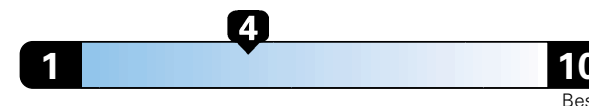

2019 DODGE JOURNEY SE

THIS VEHICLE IS MANUFACTURED TO MEET SPECIFIC UNITED STATES REQUIREMENTS. THIS VEHICLE IS NOT MANUFACTURED FOR SALE OR REGISTRATION OUTSIDE OF THE UNITED STATES.

MANUFACTURER'S SUGGESTED RETAIL PRICE OF THIS MODEL INCLUDING DEALER PREPARATION

Base Price: **$23,895**

DODGE JOURNEY SE (FWD)

Exterior Color: Vice White Exterior Color
Interior Color: Black Interior Color
Interior: Premium Cloth Low-Back Bucket Seats
Engine: 2.4-Liter I4 DOHC 16-Valve Dual VVT Engine
Transmission: 4-Speed Automatic Transmission

STANDARD EQUIPMENT (UNLESS REPLACED BY OPTIONAL EQUIPMENT)

FUNCTIONAL/SAFETY FEATURES

Advanced Multistage Front Airbags
Supplemental Front Seat-Mounted Side Airbags
Supplemental Side-Curtain Airbags in All Rows
LATCH Ready Child Seat Anchor System
Active Head Restraints
Push-Button Start
Remote Proximity Keyless Entry
Sentry Key® Theft Deterrent System
ParkView® Rear Back-Up Camera
4-Wheel Disc Anti-Lock Brakes
Electronic Stability Control
Electronic Roll Mitigation
Traction Control
Tire Pressure Monitoring Display
Variable Intermittent Windshield Wipers
Audio Jack Input for Mobile Devices
Rear Window Defroster
20.5-Gallon Fuel Tank

INTERIOR FEATURES

Radio 4.3
4.3-Inch Touch Screen Display
12-Volt Center Console Power Outlet
12-Volt DC Front and Rear Power Outlets
Remote USB Port
6-Speakers
Steering Wheel Mounted Audio Controls
Tilt / Telescope Steering Column
Air Conditioning with 3-Zone Temperature Control
Power Windows with Driver's One-Touch-Down Feature
Auto-Dimming Rear View Mirror
Easy Entry System Seat
Rear Reclining / Fold Flat Seat
Second-Row In-Floor Storage Bins
Third-Row 50 / 50 Fold / Reclining Seat
Illuminated Cup Holders
Front and Rear Floor Mats

EXTERIOR FEATURES