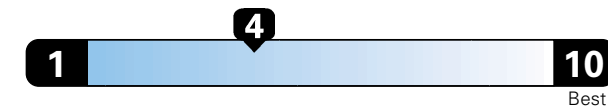

2019 DODGE JOURNEY SE BLACKTOP

For more information visit: www.dodge.com
or call 1-800-4ADODGE

FCA US LLC

THIS VEHICLE IS MANUFACTURED TO MEET SPECIFIC UNITED STATES REQUIREMENTS. THIS VEHICLE IS NOT MANUFACTURED FOR SALE OR REGISTRATION OUTSIDE OF THE UNITED STATES.

MANUFACTURER'S SUGGESTED RETAIL PRICE OF THIS MODEL INCLUDING DEALER PREPARATION

Base Price: $23,645

DODGE JOURNEY SE (FWD)
Exterior Color: Vice White Exterior Color
Interior Color: Black Interior Exterior Paint
Interior: Premium Cloth Low-Back Bucket Seats
Engine: 2.4-Liter I4 DOHC 16-Valve Dual VVT Engine
Transmission: 4-Speed Automatic Transmission

STANDARD EQUIPMENT (UNLESS REPLACED BY OPTIONAL EQUIPMENT)

FUNCTIONAL/SAFETY FEATURES

Advanced Multistage Front Airbags
Supplemental Front Seat-Mounted Side Airbags
Supplemental Side-Curtain Airbags in All Rows
LATCH Ready Child Seat Anchor System
Active Head Restraints
Keyless Go™
Remote Proximity Keyless Entry
Sentry Key® Theft Deterrent System
ParkView® Rear Back-Up Camera
4-Wheel Disc Anti-Lock Brakes
Electronic Stability Control
Electronic Roll Mitigation
Traction Control
Tire Pressure Monitoring Display
Variable Intermittent Windshield Wipers
Audio Jack Input for Mobile Devices
Rear Window Defroster
20.5-Gallon Fuel Tank

INTERIOR FEATURES