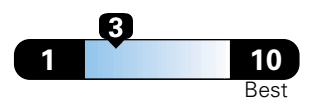

4.8 gallons per 100 miles

**You spend
 \$2,000
 in fuel costs
 over 5 years
 compared to the
 average new vehicle.**

**Annual fuel cost
 \$1,800**

Fuel Economy & Greenhouse Gas Rating (tailpipe only)

Smog Rating (tailpipe only)