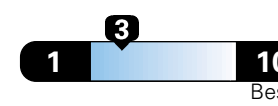

Smog Rating (tailpipe only)

This vehicle emits 420 grams CO2 per mile. The best emits 0 grams per mile (tailpipe only). Producing and distributing fuel also creates emissions; learn more at fuel economy.gov.

Actual results will vary for many reasons, including driving conditions and how you drive and maintain your vehicle. The average new vehicle gets 27 MPG and cost $7,000 to fuel over 5 years. Cost estimates are based on 15,000 miles per year at $2.55 per gallon. MPGe is miles per gasoline gallon equivalent. Vehicle emissions are a significant cause of climate change and smog.

fuel economy.gov

Calculate personalized estimates and compare vehicles