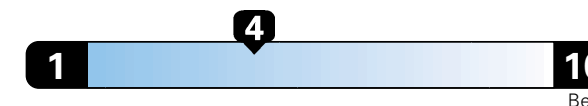

Small SUV 2WD range from 18 to 120 MPG .
 The best vehicle rates 136 MPGe.

**You spend
 \$2,000
 in fuel costs
 over 5 years
 compared to the
 average new vehicle.**

**Annual fuel cost
 \$1,800**

Fuel Economy & Greenhouse Gas Rating (tailpipe only)