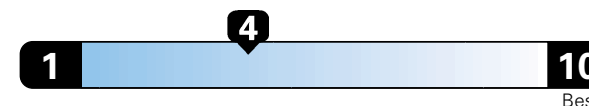

This vehicle emits 420 grams CO2 per mile. The best emits 0 grams per mile (tailpipe only). Producing and distributing fuel also creates emissions; learn more at fuelconomy.gov.

Actual results will vary for many reasons, including driving conditions and how you drive and maintain your vehicle. The average new vehicle gets 27 MPG and cost $7,000 to fuel over 5 years. Cost estimates are based on 15,000 miles per year at $2.55 per gallon. MPGe is miles per gasoline gallon equivalent. Vehicle emissions are a significant cause of climate change and smog.

fuelconomy.gov

Calculate personalized estimates and compare vehicles