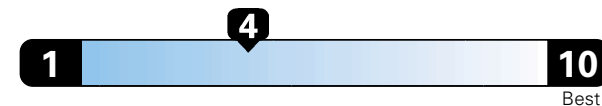

4.8 gallons per 100 miles

You spend

\$2,000

in fuel costs
over 5 years
compared to the
average new vehicle.

Annual fuel cost

\$1,800

Fuel Economy & Greenhouse Gas Rating (tailpipe only)

This vehicle emits 420 grams CO2 per mile. The best emits 0 grams per mile (tailpipe only). Producing and distributing fuel also creates emissions; learn more at fuelconomy.gov.